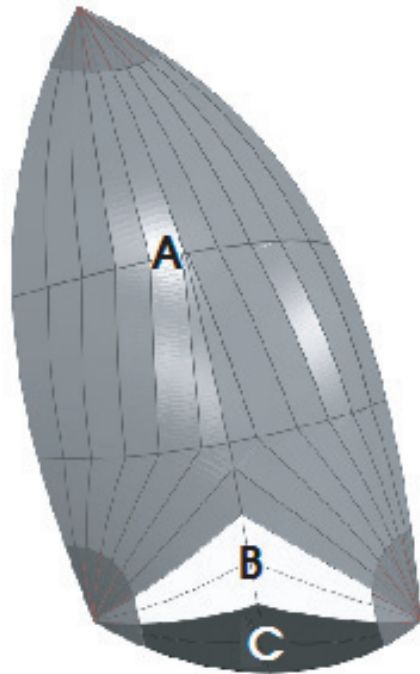

Customer: _____

Boat Type: _____

A _____
B _____
C _____

Center Star

A _____
B _____
C _____

Boomerang

Color Selection

- Red
- White
- Dk Blue
- Yellow
- Green
- Black
- Grey
- Lt. Blue
- Orange
- Purple

A, B & C can be the same or different colors.

Please indicate your color scheme preference by filling in the desired color using the appropriate letter and returning it to your Sail Consultant.

Return to: