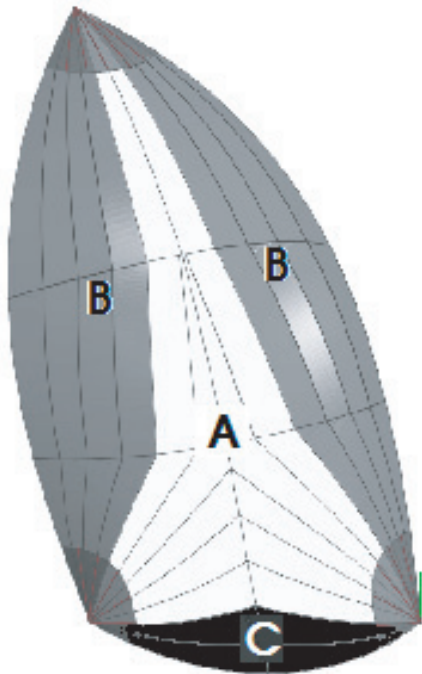

Customer: _____

Boat Type: _____

A _____
B _____
C _____

Center Star

A _____
B _____
C _____

Boomerang

Color Selection

- Red
- White
- Dk Blue
- Yellow
- Green
- Black
- Grey
- Lt. Blue
- Orange
- Purple

A, B & C can be the same or different colors.

Please indicate your color scheme preference by filling in the desired color using the appropriate letter and returning it to your Sail Consultant.

Return to: