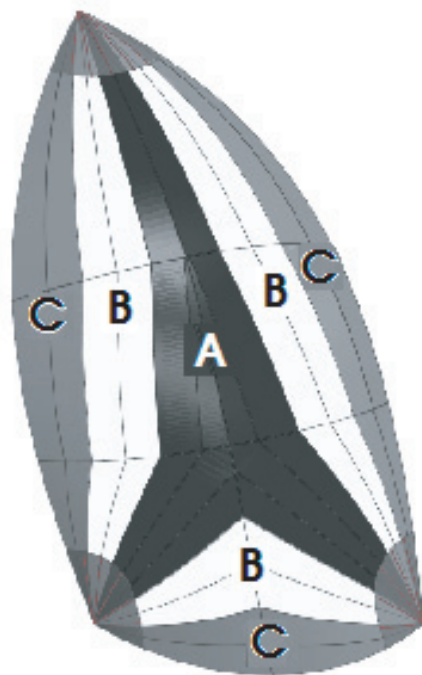

Boomerang

A _____
B _____
C _____

Captured Star